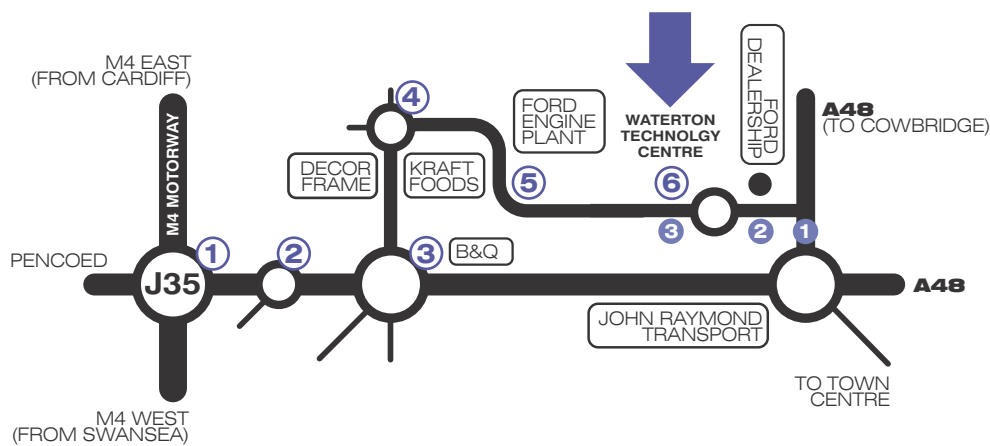

▶ How to find us

location map & directions

▶ from Cardiff M4

- 1 Leave the M4 at junction 35, then at roundabout take the 1st exit onto the A473.
- 2 At roundabout take the 1st exit onto the A473, towards Bridgend.
- 3 At roundabout take the 1st exit onto Brocastle Avenue (signposted Waterton Industrial Estate).
- 4 At roundabout take the 3rd exit onto Moor Road.
- 5 Follow the road left then right, **ignoring Private Road sign**.
- 6 Waterton is the white building on your left after the Ford Plant.

▶ from Swansea M4

- 1 Leave the M4 at junction 35, then at roundabout take the 4th exit onto the A473.
- 2 At roundabout take the 1st exit onto the A473, towards Bridgend.
- 3 At roundabout take the 1st exit onto Brocastle Avenue (signposted Waterton Industrial Estate).
- 4 At roundabout take the 3rd exit onto Moor Road.
- 5 Follow the road left then right, **ignoring Private Road sign**.
- 6 Waterton is the white building on your left after the Ford Plant.

▶ from Cardiff A48

- Head towards Bridgend.
- 1 leave the A48, turning right on the junction by the Bridgend Ford Dealership.
 - 2 **Ignore the Private Road sign.**
 - 3 At the roundabout take the first exit. Waterton is the white building on your right.

▶ from Swansea A48

- Head towards Cowbridge.
- 1 leave the A48, turning left on the junction by the Bridgend Ford Dealership.
 - 2 **Ignore the Private Road sign.**
 - 3 At the roundabout take the first exit. Waterton is the white building on your right.